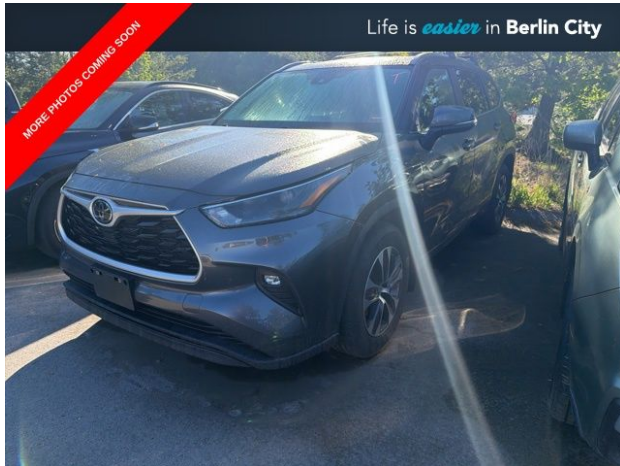

Call: (207) 616-6258

2023 TOYOTA HIGHLANDER XLE

\$39,544

191 RIVERSIDE ST. PORTLAND ME,04103

[Scan QR Code or Click Here](#)

VIN: 5TDKDRBHXP512389

STK#: VK201918C

EXTERIOR COLOR: MAGNETIC GRAY METALLIC

DRIVETRAIN: AWD

TRIM: XLE

CONDITION: USED

MPG HIGHWAY: 28

COLOR: MAGNETIC GRAY METALLIC

MILEAGE: 20293

INTERIOR COLOR: BLACK

TRANSMISSION: 8-SPEED AUTOMATIC

ENGINE: 2.4L I4 PDI TURBOCHARGED DOHC 16V LEV3-SULEV30 265HP

MPG CITY: 21

DESCRIPTION/OPTIONS: CARFAX One-Owner. 2.4L I4 PDI Turbocharged DOHC 16V LEV3-SULEV30 265hp 8-Speed Automatic AWD Magnetic Gray Metallic ONE OWNER, CLEAN CARFAX/NO ACCIDENTS REPORTED, RECENT TRADE IN, BLUETOOTH, BACK UP CAMERA, MOONROOF/SUNROOF, ALL WHEEL DRIVE, Highlander XLE AWD, 4D Sport Utility, 2.4L I4 PDI Turbocharged DOHC 16V LEV3-SULEV30 265hp, 8-Speed Automatic, AWD, Magnetic Gray Metallic, Black w/SofTex Seat Trim, 6 Speakers, Apple CarPlay/Android Auto, Cargo Cross Bars (TMS), Door Edge Guards (TMS), Front fog lights, Heated door mirrors, Heated Front Bucket Seats, Power Liftgate, Power moonroof, Radio: 8" Toyota Audio Multimedia, Remote keyless entry, Spoiler, Wheels: 18" Machined-Finish Alloy. • At Berlin City Toyota of Portland you can buy with confidence knowing all of our certified vehicles undergo a rigorous reconditioning process and come with a 2 month/2,000 mile warranty. And if for any reason you are not fully satisfied with your purchase bring it back within 4 days or 200 miles, no questions asked. Want to save more time, we'll even deliver it to your doorstep within 24 hours. That's how we make car buying easy. Quoted price subject to change without notice to correct errors or omissions. All figures are estimates only and are not guaranteed as accurate. Dealer document processing charge of \$799 not included in quoted price. Sales tax or other taxes, tag, title, registration fees, and government fees is not included in quoted price. All vehicles subject to prior sale.