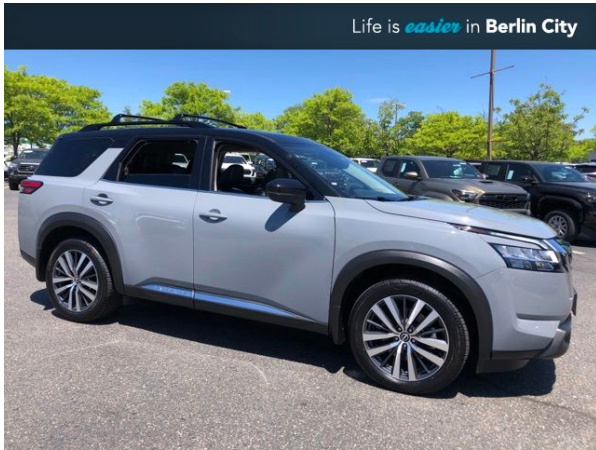

Call: (207) 616-6258

2022 NISSAN PATHFINDER PLATINUM

\$34,124

191 RIVERSIDE ST. PORTLAND ME,04103

[Scan QR Code or Click Here](#)

VIN: 5N1DR3DJ2NC232810  
STK#: TT204327B  
EXTERIOR COLOR: SUPER BLACK  
DRIVETRAIN: 4WD  
TRIM: PLATINUM  
CONDITION: USED  
MPG HIGHWAY: 25

COLOR: SUPER BLACK  
MILEAGE: 34366  
INTERIOR COLOR: CHARCOAL  
TRANSMISSION: 9-SPEED AUTOMATIC  
ENGINE: V6  
MPG CITY: 20

**DESCRIPTION/OPTIONS:** CARFAX One-Owner. Clean CARFAX. V6 9-Speed Automatic 4WD Solid Gray/Super Black ONE OWNER, CLEAN CARFAX/NO ACCIDENTS REPORTED, RECENT TRADE IN, BLUETOOTH, BACK UP CAMERA, 4X4, Pathfinder Platinum 4WD, 4D Sport Utility, V6, 9-Speed Automatic, 4WD, Solid Gray/Super Black, Charcoal w/Leather Seating Surfaces, Black Splash Guards (Set of 4), Bose Premium Audio System, Cargo Area Protector, Cargo Net, Cargo Package, Climate Controlled Front Bucket Seats, Cross Bars, First Aid Kit, Heads-Up Display, Heated door mirrors, Heated steering wheel, Navigation system: NissanConnect Navigation, Platinum Bench Seat Package, Power Liftgate, Power moonroof, Remote keyless entry, Spoiler, Wheels: 20" Alloy w/Unique Finish.Recent Arrival! • At Berlin City Toyota of Portland you can buy with confidence knowing all of our certified vehicles undergo a rigorous reconditioning process and come with a 2 month/2,000 mile warranty. And if for any reason you are not fully satisfied with your purchase bring it back within 4 days or 200 miles, no questions asked. Want to save more time, we'll even deliver it to your doorstep within 24 hours. That's how we make car buying easy. Quoted price subject to change without notice to correct errors or omissions. All figures are estimates only and are not guaranteed as accurate. Dealer document processing charge of \$799 not included in quoted price. Sales tax or other taxes, tag, title, registration fees, and government fees is not included in quoted price. All vehicles subject to prior sale.