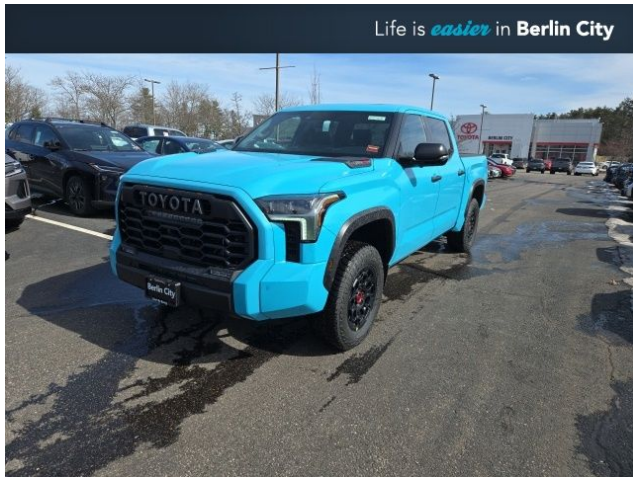

Call: (207) 616-6258

2026 TOYOTA TUNDRA HYBRID TRD PRO

\$81,886

191 RIVERSIDE ST. PORTLAND
ME, 04103

[Scan QR Code or Click Here](#)

VIN: 5TFPC5DB4TX132141

STK#: TT202408

EXTERIOR COLOR: WAVE MAKER

DRIVETRAIN: 4WD

TRIM: TRD PRO

CONDITION: NEW

MPG HIGHWAY: 20

COLOR: WAVE MAKER

MILEAGE: 7

INTERIOR COLOR: BLACK

TRANSMISSION: 10-SPEED AUTOMATIC

ENGINE: 3.4L V6

MPG CITY: 18

DESCRIPTION/OPTIONS: Wave Maker 2026 Toyota Tundra Hybrid TRD Pro 4WD 10-Speed Automatic 3.4L V6 • At Berlin City Toyota of Portland you can buy with confidence knowing all of our certified vehicles undergo a rigorous reconditioning process and come with a 2 month/2,000 mile warranty. And if for any reason you are not fully satisfied with your purchase bring it back within 4 days or 200 miles, no questions asked. Want to save more time, we'll even deliver it to your doorstep within 24 hours. That's how we make car buying easy. Quoted price subject to change without notice to correct errors or omissions. All figures are estimates only and are not guaranteed as accurate. Dealer document processing charge of \$799 not included in quoted price. Sales tax or other taxes, tag, title, registration fees, and government fees is not included in quoted price. All vehicles subject to prior sale. Price includes dealer added accessories.