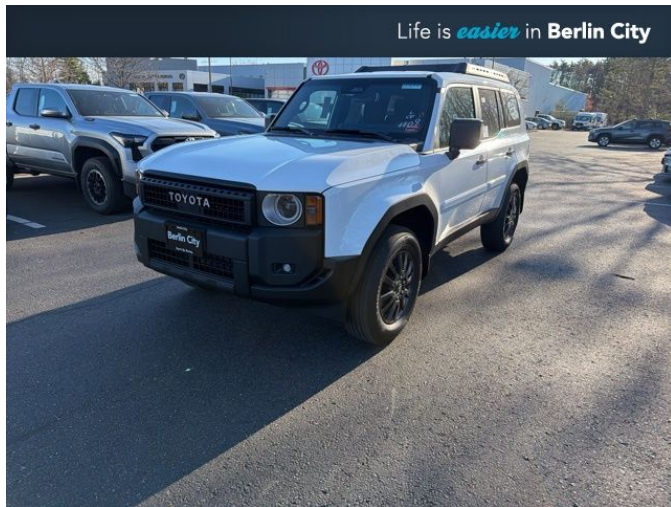

Call: (207) 616-6258

2026 TOYOTA LAND CRUISER 1958

\$62,567

191 RIVERSIDE ST. PORTLAND ME,04103

[Scan QR Code or Click Here](#)

VIN: JTEABFAJ0TK065279  
STK#: TT203694  
EXTERIOR COLOR: ICE  
DRIVETRAIN: 4WD  
TRIM: 1958  
CONDITION: NEW  
MPG HIGHWAY: 25

COLOR: ICE  
MILEAGE: 7  
INTERIOR COLOR: BLACK  
TRANSMISSION: 8-SPEED AUTOMATIC  
ENGINE: 2.4L 4-CYLINDER  
MPG CITY: 22

**DESCRIPTION/OPTIONS:** Ice 2026 Toyota Land Cruiser 1958 4WD 8-Speed Automatic 2.4L 4-Cylinder • At Berlin City Toyota of Portland you can buy with confidence knowing all of our certified vehicles undergo a rigorous reconditioning process and come with a 2 month/2,000 mile warranty. And if for any reason you are not fully satisfied with your purchase bring it back within 4 days or 200 miles, no questions asked. Want to save more time, we'll even deliver it to your doorstep within 24 hours. That's how we make car buying easy. Quoted price subject to change without notice to correct errors or omissions. All figures are estimates only and are not guaranteed as accurate. Dealer document processing charge of \$799 not included in quoted price. Sales tax or other taxes, tag, title, registration fees, and government fees is not included in quoted price. All vehicles subject to prior sale. Price includes dealer added accessories.

Berlin City Toyota