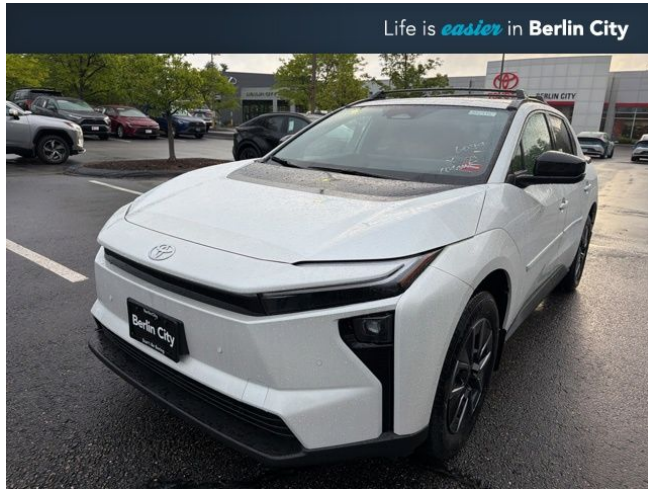

Call: (207) 616-6258

2026 TOYOTA BZ XLE

\$41,630

191 RIVERSIDE ST. PORTLAND ME,04103

[Scan QR Code or Click Here](#)

VIN: JTMBDAFB5TA009948
STK#: TT204314
EXTERIOR COLOR: PEARL
DRIVETRAIN: AWD
TRIM: XLE
CONDITION: NEW
MPG HIGHWAY: 109

COLOR: PEARL
MILEAGE: 4
INTERIOR COLOR: BLACK
TRANSMISSION: SINGLE-SPEED AUTOMATIC
ENGINE: ELECTRIC MOTOR
MPG CITY: 131

DESCRIPTION/OPTIONS: Pearl 2026 Toyota bZ XLE AWD Single-Speed Automatic Electric Motor Recent Arrival! 131/109 City/Highway MPG • At Berlin City Toyota of Portland you can buy with confidence knowing all of our certified vehicles undergo a rigorous reconditioning process and come with a 2 month/2,000 mile warranty. And if for any reason you are not fully satisfied with your purchase bring it back within 4 days or 200 miles, no questions asked. Want to save more time, we'll even deliver it to your doorstep within 24 hours. That's how we make car buying easy. Quoted price subject to change without notice to correct errors or omissions. All figures are estimates only and are not guaranteed as accurate. Dealer document processing charge of \$799 not included in quoted price. Sales tax or other taxes, tag, title, registration fees, and government fees is not included in quoted price. All vehicles subject to prior sale.

Berlin City Toyota