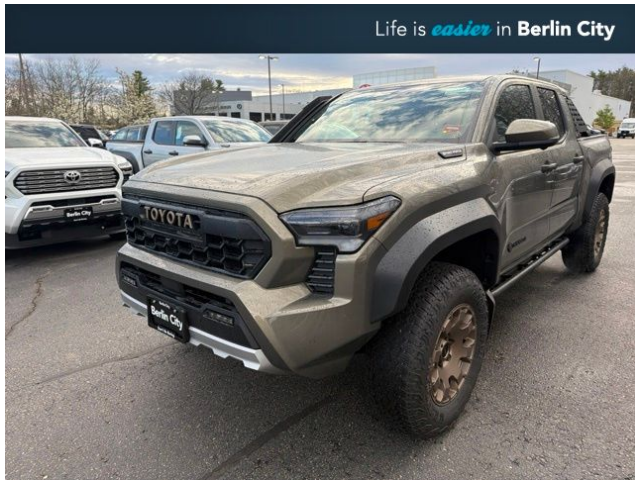

Call: (207) 616-6258

2026 TOYOTA TACOMA HYBRID TRAILHUNTER

\$66,309

191 RIVERSIDE ST. PORTLAND
ME,04103

[Scan QR Code or Click Here](#)

VIN: 3TYLC5LNXTT063816
 STK#: TT203977
 EXTERIOR COLOR: BRONZE
 DRIVETRAIN: 4WD
 TRIM: TRAILHUNTER
 CONDITION: NEW
 MPG HIGHWAY: 24

COLOR: BRONZE
 MILEAGE: 7
 INTERIOR COLOR: MINERAL
 TRANSMISSION: 8-SPEED AUTOMATIC
 ENGINE: 2.4L 4-CYLINDER
 MPG CITY: 22

DESCRIPTION/OPTIONS: Bronze 2026 Toyota Tacoma Hybrid Trailhunter 4WD 8-Speed Automatic 2.4L 4-Cylinder • At Berlin City Toyota of Portland you can buy with confidence knowing all of our certified vehicles undergo a rigorous reconditioning process and come with a 2 month/2,000 mile warranty. And if for any reason you are not fully satisfied with your purchase bring it back within 4 days or 200 miles, no questions asked. Want to save more time, we'll even deliver it to your doorstep within 24 hours. That's how we make car buying easy. Quoted price subject to change without notice to correct errors or omissions. All figures are estimates only and are not guaranteed as accurate. Dealer document processing charge of \$799 not included in quoted price. Sales tax or other taxes, tag, title, registration fees, and government fees is not included in quoted price. All vehicles subject to prior sale. Price includes dealer added accessories.