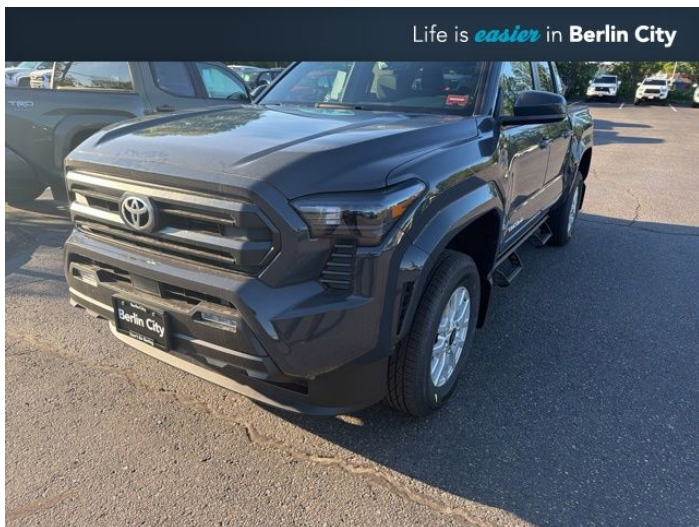

## 2026 TOYOTA TACOMA SR5

**\$42,920**

191 RIVERSIDE ST.  
PORTLAND ME, 04103

[Scan QR Code or Click Here](#)

**VIN: 3TMLB5JN0TM273925**

**STK#: TT204161**

**EXTERIOR COLOR: UNDERGROUND**

**DRIVETRAIN: 4WD**

**TRIM: SR5**

**CONDITION: NEW**

**MPG HIGHWAY: 24**

**COLOR: UNDERGROUND**

**MILEAGE: 7**

**INTERIOR COLOR: BLACK**

**TRANSMISSION: 8-SPEED AUTOMATIC**

**ENGINE: 2.4L 4-CYLINDER**

**MPG CITY: 19**

**DESCRIPTION/OPTIONS:** Underground 2026 Toyota Tacoma SR5 4WD 8-Speed Automatic 2.4L 4-Cylinder Recent Arrival! • At Berlin City Toyota of Portland you can buy with confidence knowing all of our certified vehicles undergo a rigorous reconditioning process and come with a 2 month/2,000 mile warranty. And if for any reason you are not fully satisfied with your purchase bring it back within 4 days or 200 miles, no questions asked. Want to save more time, we'll even deliver it to your doorstep within 24 hours. That's how we make car buying easy. Quoted price subject to change without notice to correct errors or omissions. All figures are estimates only and are not guaranteed as accurate. Dealer document processing charge of \$799 not included in quoted price. Sales tax or other taxes, tag, title, registration fees, and government fees is not included in quoted price. All vehicles subject to prior sale. Price includes dealer added accessories.