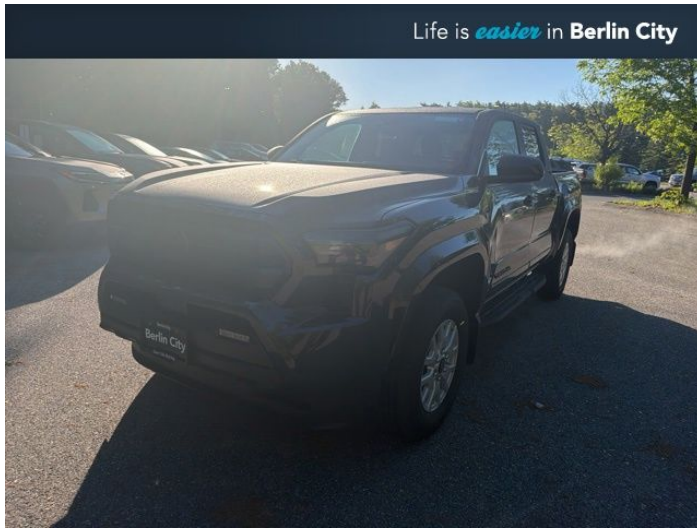

Call: (207) 616-6258

2026 TOYOTA TACOMA SR5

\$43,090

191 RIVERSIDE ST.
PORTLAND ME, 04103

[Scan QR Code or Click Here](#)

VIN: 3TMLB5JN1TM273013

STK#: TT204162

EXTERIOR COLOR: UNDERGROUND

DRIVETRAIN: 4WD

TRIM: SR5

CONDITION: NEW

MPG HIGHWAY: 24

COLOR: UNDERGROUND

MILEAGE: 7

INTERIOR COLOR: BLACK

TRANSMISSION: 8-SPEED AUTOMATIC

ENGINE: 2.4L 4-CYLINDER

MPG CITY: 19

DESCRIPTION/OPTIONS: Underground 2026 Toyota Tacoma SR5 4WD 8-Speed Automatic 2.4L 4-Cylinder Recent Arrival! • At Berlin City Toyota of Portland you can buy with confidence knowing all of our certified vehicles undergo a rigorous reconditioning process and come with a 2 month/2,000 mile warranty. And if for any reason you are not fully satisfied with your purchase bring it back within 4 days or 200 miles, no questions asked. Want to save more time, we'll even deliver it to your doorstep within 24 hours. That's how we make car buying easy. Quoted price subject to change without notice to correct errors or omissions. All figures are estimates only and are not guaranteed as accurate. Dealer document processing charge of \$799 not included in quoted price. Sales tax or other taxes, tag, title, registration fees, and government fees is not included in quoted price. All vehicles subject to prior sale. Price includes dealer added accessories.