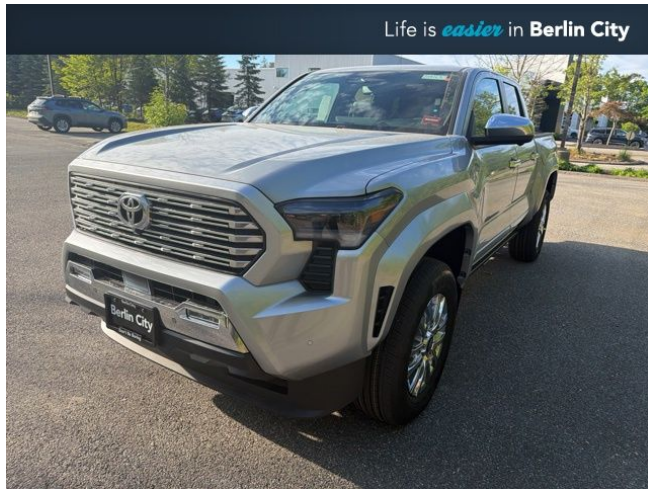

Call: (207) 616-6258

**2026 TOYOTA TACOMA LIMITED**

**\$53,970**

191 RIVERSIDE ST. PORTLAND  
ME,04103

[Scan QR Code or Click Here](#)

**VIN: 3TMLB5JN9TM274619**

**STK#: TT204163**

**EXTERIOR COLOR: CELESTIAL SILVER METALLIC**

**DRIVETRAIN: 4WD**

**TRIM: LIMITED**

**CONDITION: NEW**

**MPG HIGHWAY: 23**

**COLOR: CELESTIAL SILVER METALLIC**

**MILEAGE: 7**

**INTERIOR COLOR: BLACK**

**TRANSMISSION: 8-SPEED AUTOMATIC**

**ENGINE: 2.4L 4-CYLINDER**

**MPG CITY: 20**

**DESCRIPTION/OPTIONS:** Celestial Silver Metallic 2026 Toyota Tacoma Limited 4WD 8-Speed Automatic 2.4L 4-Cylinder Recent Arrival! • At Berlin City Toyota of Portland you can buy with confidence knowing all of our certified vehicles undergo a rigorous reconditioning process and come with a 2 month/2,000 mile warranty. And if for any reason you are not fully satisfied with your purchase bring it back within 4 days or 200 miles, no questions asked. Want to save more time, we'll even deliver it to your doorstep within 24 hours. That's how we make car buying easy. Quoted price subject to change without notice to correct errors or omissions. All figures are estimates only and are not guaranteed as accurate. Dealer document processing charge of \$799 not included in quoted price. Sales tax or other taxes, tag, title, registration fees, and government fees is not included in quoted price. All vehicles subject to prior sale. Price includes dealer added accessories.