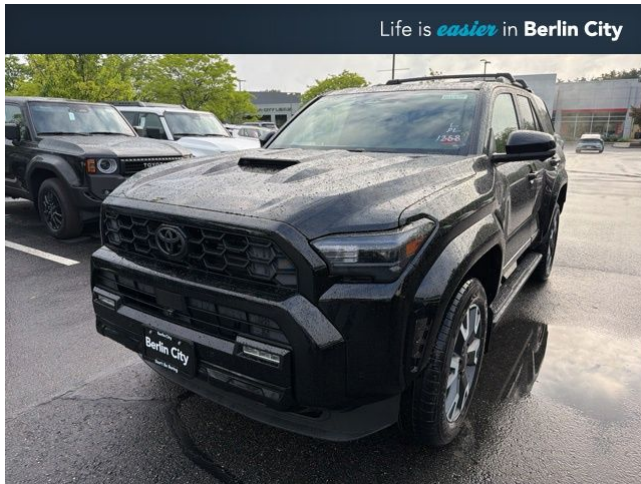

Call: (207) 616-6258

2026 TOYOTA 4RUNNER TRD SPORT PREMIUM

\$60,728

191 RIVERSIDE ST. PORTLAND
ME, 04103

[Scan QR Code or Click Here](#)

VIN: JTEVA5BR1T5121795
 STK#: TT204379
 EXTERIOR COLOR: 0202
 DRIVETRAIN: 4WD
 TRIM: TRD SPORT PREMIUM
 CONDITION: NEW

COLOR: 0202
 MILEAGE: 4

TRANSMISSION: 8-SPEED AUTOMATIC
 ENGINE: 2.4L 4-CYLINDER

DESCRIPTION/OPTIONS: 0202 2026 Toyota 4Runner TRD Sport Premium 4WD 8-Speed Automatic 2.4L 4-Cylinder Recent Arrival! • At Berlin City Toyota of Portland you can buy with confidence knowing all of our certified vehicles undergo a rigorous reconditioning process and come with a 2 month/2,000 mile warranty. And if for any reason you are not fully satisfied with your purchase bring it back within 4 days or 200 miles, no questions asked. Want to save more time, we'll even deliver it to your doorstep within 24 hours. That's how we make car buying easy. Quoted price subject to change without notice to correct errors or omissions. All figures are estimates only and are not guaranteed as accurate. Dealer document processing charge of \$799 not included in quoted price. Sales tax or other taxes, tag, title, registration fees, and government fees is not included in quoted price. All vehicles subject to prior sale.