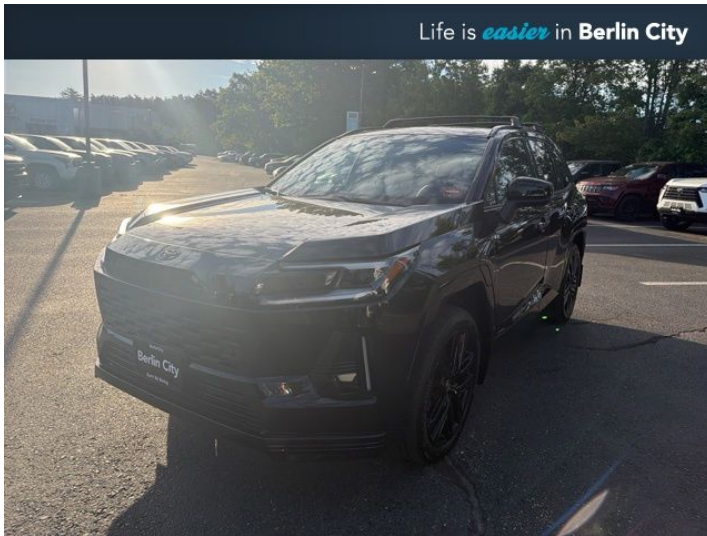

Call: (207) 616-6258

**2026 TOYOTA RAV4 PLUG-IN HYBRID XSE**

**\$50,418**

191 RIVERSIDE ST.  
PORTLAND ME,04103

[Scan QR Code or Click Here](#)

**VIN: JTM7ERAV8TJ006139**

**STK#: TT204374**

**EXTERIOR COLOR: MIDNIGHT BLACK METALLIC**

**DRIVETRAIN: AWD**

**TRIM: XSE**

**CONDITION: NEW**

**MPG HIGHWAY: 38**

**COLOR: MIDNIGHT BLACK METALLIC**

**MILEAGE: 4**

**INTERIOR COLOR: BLACK**

**TRANSMISSION: CVT**

**ENGINE: 2.5L 4-CYLINDER**

**MPG CITY: 44**

**DESCRIPTION/OPTIONS:** Midnight Black Metallic 2026 Toyota RAV4 Plug-In Hybrid XSE AWD CVT 2.5L 4-Cylinder Recent Arrival! 44/38 City/Highway MPG • At Berlin City Toyota of Portland you can buy with confidence knowing all of our certified vehicles undergo a rigorous reconditioning process and come with a 2 month/2,000 mile warranty. And if for any reason you are not fully satisfied with your purchase bring it back within 4 days or 200 miles, no questions asked. Want to save more time, we'll even deliver it to your doorstep within 24 hours. That's how we make car buying easy. Quoted price subject to change without notice to correct errors or omissions. All figures are estimates only and are not guaranteed as accurate. Dealer document processing charge of \$799 not included in quoted price. Sales tax or other taxes, tag, title, registration fees, and government fees is not included in quoted price. All vehicles subject to prior sale.