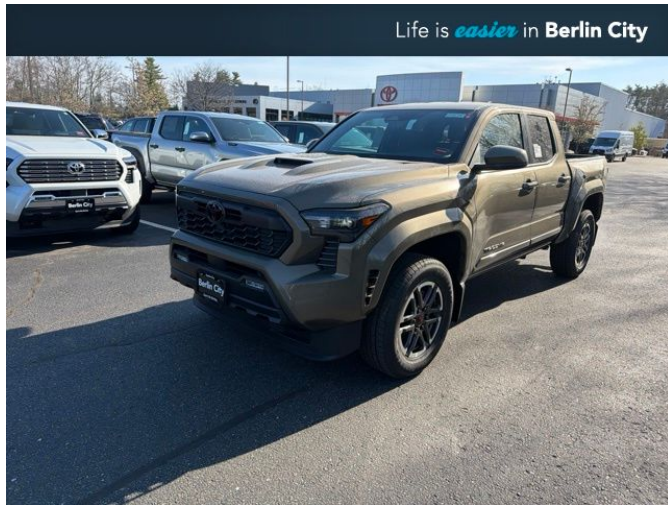

Call: (207) 616-6258

2026 TOYOTA TACOMA TRD SPORT

\$45,422

191 RIVERSIDE ST. PORTLAND
ME, 04103

[Scan QR Code or Click Here](#)

VIN: 3TMLB5JN0TM264691

STK#: TT203639

EXTERIOR COLOR: BRONZE

DRIVETRAIN: 4WD

TRIM: TRD SPORT

CONDITION: NEW

MPG HIGHWAY: 23

COLOR: BRONZE

MILEAGE: 7

INTERIOR COLOR: BOULDER/BLACK W/SILVER

TRANSMISSION: 8-SPEED AUTOMATIC

ENGINE: 2.4L 4-CYLINDER

MPG CITY: 19

DESCRIPTION/OPTIONS: Bronze 2026 Toyota Tacoma TRD Sport 4WD 8-Speed Automatic 2.4L 4-Cylinder • At Berlin City Toyota of Portland you can buy with confidence knowing all of our certified vehicles undergo a rigorous reconditioning process and come with a 2 month/2,000 mile warranty. And if for any reason you are not fully satisfied with your purchase bring it back within 4 days or 200 miles, no questions asked. Want to save more time, we'll even deliver it to your doorstep within 24 hours. That's how we make car buying easy. Quoted price subject to change without notice to correct errors or omissions. All figures are estimates only and are not guaranteed as accurate. Dealer document processing charge of \$799 not included in quoted price. Sales tax or other taxes, tag, title, registration fees, and government fees is not included in quoted price. All vehicles subject to prior sale. Price includes dealer added accessories.