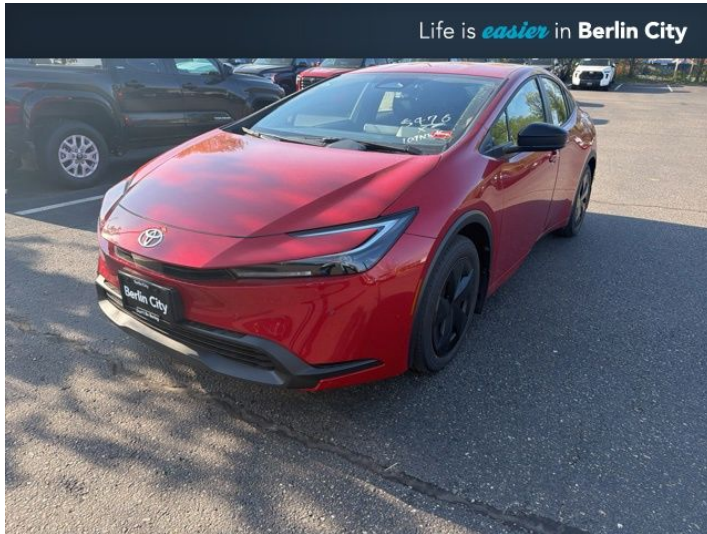

Call: (207) 616-6258

2026 TOYOTA PRIUS LE

\$30,445

191 RIVERSIDE ST.
PORTLAND ME, 04103

[Scan QR Code or Click Here](#)

VIN: JTDACAAU1T3080074
STK#: TT204031
EXTERIOR COLOR: RED
DRIVETRAIN: FWD
TRIM: LE
CONDITION: NEW
MPG HIGHWAY: 56

COLOR: RED
MILEAGE: 7
INTERIOR COLOR: BLACK
TRANSMISSION: CONTINUOUSLY VARIABLE (ECVT)
ENGINE: 2.0L 4-CYLINDER DOHC 16V VVT
MPG CITY: 57

DESCRIPTION/OPTIONS: Red 2026 Toyota Prius LE FWD Continuously Variable (ECVT) 2.0L 4-Cylinder DOHC 16V VVT57/56 City/Highway MPG • At Berlin City Toyota of Portland you can buy with confidence knowing all of our certified vehicles undergo a rigorous reconditioning process and come with a 2 month/2,000 mile warranty. And if for any reason you are not fully satisfied with your purchase bring it back within 4 days or 200 miles, no questions asked. Want to save more time, we'll even deliver it to your doorstep within 24 hours. That's how we make car buying easy. Quoted price subject to change without notice to correct errors or omissions. All figures are estimates only and are not guaranteed as accurate. Dealer document processing charge of \$799 not included in quoted price. Sales tax or other taxes, tag, title, registration fees, and government fees is not included in quoted price. All vehicles subject to prior sale. Price includes dealer added accessories.