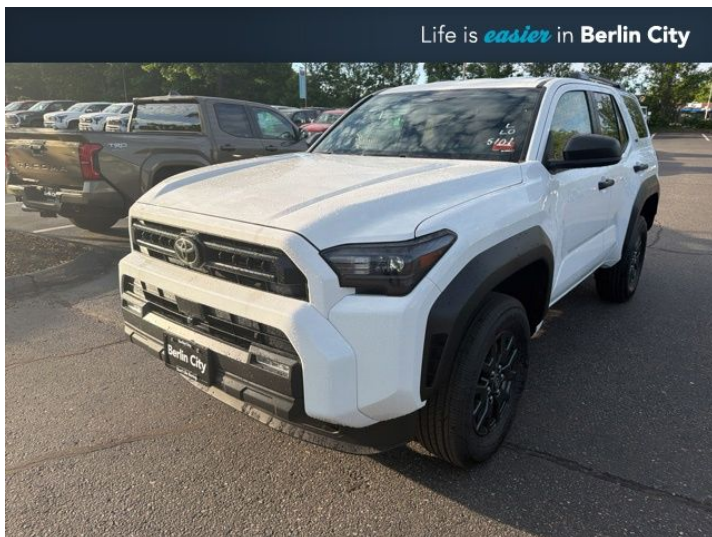

Call: (207) 616-6258

2026 TOYOTA 4RUNNER SR5

\$44,922

191 RIVERSIDE ST.
PORTLAND ME,04103

[Scan QR Code or Click Here](#)

VIN: JTEVA5AR1T5013842
STK#: TT204513
EXTERIOR COLOR: ICE
DRIVETRAIN: RWD
TRIM: SR5
CONDITION: NEW

COLOR: ICE
MILEAGE: 4
INTERIOR COLOR: BLACK
TRANSMISSION: 8-SPEED AUTOMATIC
ENGINE: 2.4L 4-CYLINDER

DESCRIPTION/OPTIONS: Ice 2026 Toyota 4Runner SR5 RWD 8-Speed Automatic 2.4L 4-Cylinder Recent Arrival! • At Berlin City Toyota of Portland you can buy with confidence knowing all of our certified vehicles undergo a rigorous reconditioning process and come with a 2 month/2,000 mile warranty. And if for any reason you are not fully satisfied with your purchase bring it back within 4 days or 200 miles, no questions asked. Want to save more time, we'll even deliver it to your doorstep within 24 hours. That's how we make car buying easy. Quoted price subject to change without notice to correct errors or omissions. All figures are estimates only and are not guaranteed as accurate. Dealer document processing charge of \$799 not included in quoted price. Sales tax or other taxes, tag, title, registration fees, and government fees is not included in quoted price. All vehicles subject to prior sale. Price includes dealer added accessories.

Berlin City Toyota