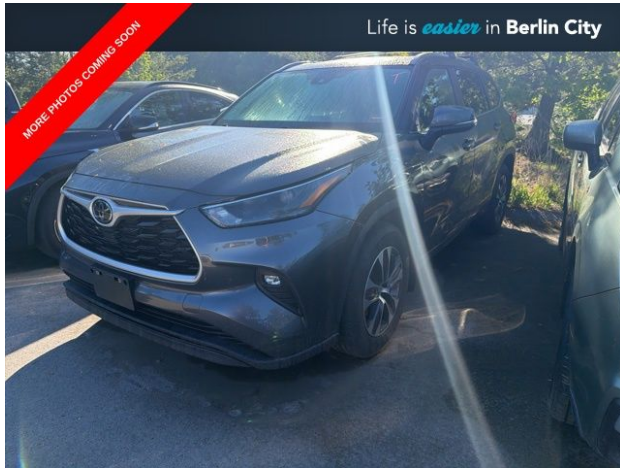

Call: (207) 616-6258

2023 TOYOTA HIGHLANDER XLE

\$39,544

191 RIVERSIDE ST. PORTLAND
ME,04103

[Scan QR Code or Click Here](#)

VIN: 5TDKDRBHXP512389

STK#: VK201918C

EXTERIOR COLOR: MAGNETIC GRAY METALLIC

DRIVETRAIN: AWD

TRIM: XLE

CONDITION: USED

MPG HIGHWAY: 28

COLOR: MAGNETIC GRAY METALLIC

MILEAGE: 20293

INTERIOR COLOR: BLACK

TRANSMISSION: 8-SPEED AUTOMATIC

ENGINE: 2.4L I4 PDI TURBOCHARGED DOHC 16V LEV3-SULEV30 265HP

MPG CITY: 21

DESCRIPTION/OPTIONS: CARFAX One-Owner. 2.4L I4 PDI Turbocharged DOHC 16V LEV3-SULEV30 265hp 8-Speed Automatic AWD Magnetic Gray Metallic ONE OWNER, CLEAN CARFAX/NO ACCIDENTS REPORTED, RECENT TRADE IN, BLUETOOTH, BACK UP CAMERA, MOONROOF/SUNROOF, ALL WHEEL DRIVE, Highlander XLE AWD, 4D Sport Utility, 2.4L I4 PDI Turbocharged DOHC 16V LEV3-SULEV30 265hp, 8-Speed Automatic, AWD, Magnetic Gray Metallic, Black w/SofTex Seat Trim, 6 Speakers, Apple CarPlay/Android Auto, Cargo Cross Bars (TMS), Door Edge Guards (TMS), Front fog lights, Heated door mirrors, Heated Front Bucket Seats, Power Liftgate, Power moonroof, Radio: 8" Toyota Audio Multimedia, Remote keyless entry, Spoiler, Wheels: 18" Machined-Finish Alloy. • At Berlin City Toyota of Portland you can buy with confidence knowing all of our certified vehicles undergo a rigorous reconditioning process and come with a 2 month/2,000 mile warranty. And if for any reason you are not fully satisfied with your purchase bring it back within 4 days or 200 miles, no questions asked. Want to save more time, we'll even deliver it to your doorstep within 24 hours. That's how we make car buying easy. Quoted price subject to change without notice to correct errors or omissions. All figures are estimates only and are not guaranteed as accurate. Dealer document processing charge of \$799 not included in quoted price. Sales tax or other taxes, tag, title, registration fees, and government fees is not included in quoted price. All vehicles subject to prior sale.