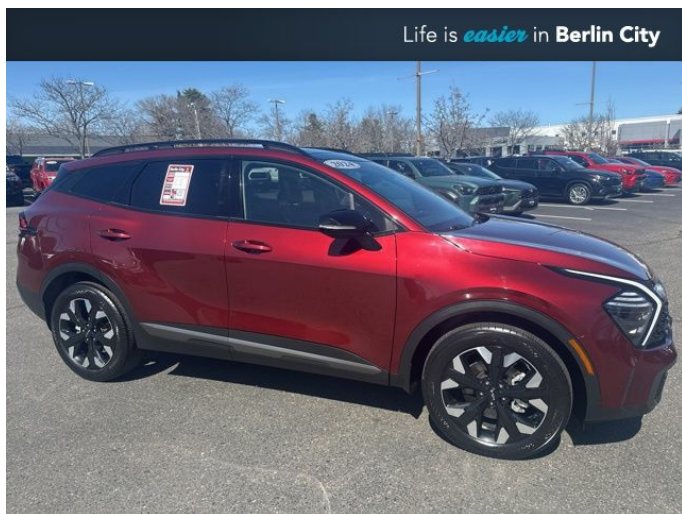

Call: (207) 616-6258

2024 KIA SPORTAGE X-LINE

\$27,778

191 RIVERSIDE ST. PORTLAND
ME,04103

[Scan QR Code or Click Here](#)

VIN: 5XYK6CDF4RG148926
STK#: TT203466A
EXTERIOR COLOR: RED
DRIVETRAIN: AWD
TRIM: X-LINE
CONDITION: USED
MPG HIGHWAY: 26

COLOR: RED
MILEAGE: 25933
INTERIOR COLOR: BLACK
TRANSMISSION: 8-SPEED AUTOMATIC
ENGINE: I4
MPG CITY: 23

DESCRIPTION/OPTIONS: CARFAX One-Owner. I4 8-Speed Automatic AWD Dawning Red ONE OWNER, RECENT TRADE IN, BLUETOOTH, BACK UP CAMERA, ALL WHEEL DRIVE, Sportage X-Line AWD, 4D Sport Utility, I4, 8-Speed Automatic, AWD, Dawning Red, Black w/Premium Leatherette Seat Trim, 6 Speakers, Apple CarPlay & Android Auto, Heated door mirrors, Heated Front Bucket Seats, LED Interior Lighting, Navigation System, Panoramic Sunroof, Radio: AM/FM/HD Audio System, Remote keyless entry, Smart Power Liftgate, Spoiler, Wheels: 19" Gloss Black Alloy, X-Line Premium Package. • At Berlin City Toyota of Portland you can buy with confidence knowing all of our certified vehicles undergo a rigorous reconditioning process and come with a 2 month/2,000 mile warranty. And if for any reason you are not fully satisfied with your purchase bring it back within 4 days or 200 miles, no questions asked. Want to save more time, we'll even deliver it to your doorstep within 24 hours. That's how we make car buying easy. Quoted price subject to change without notice to correct errors or omissions. All figures are estimates only and are not guaranteed as accurate. Dealer document processing charge of \$799 not included in quoted price. Sales tax or other taxes, tag, title, registration fees, and government fees is not included in quoted price. All vehicles subject to prior sale.