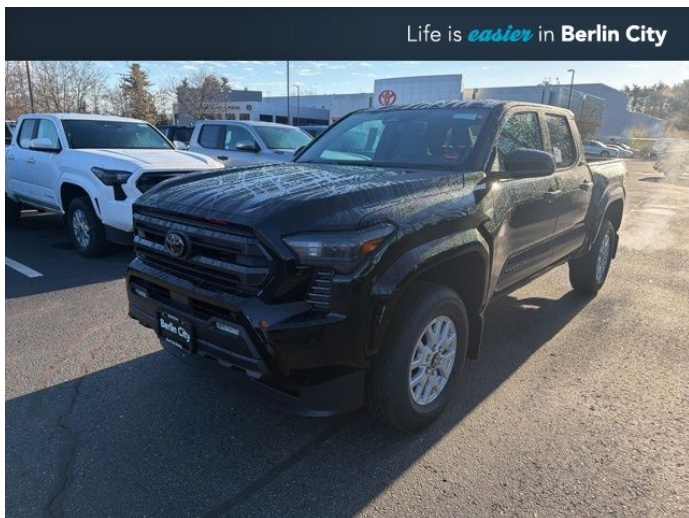

Call: (207) 616-6258

**2026 TOYOTA TACOMA SR5**

**\$42,297**

191 RIVERSIDE ST.  
PORTLAND ME,04103

[Scan QR Code or Click Here](#)

**VIN: 3TMLB5JN0TM263511**  
**STK#: TT203549**  
**EXTERIOR COLOR: BLACK**  
**DRIVETRAIN: 4WD**  
**TRIM: SR5**  
**CONDITION: NEW**  
**MPG HIGHWAY: 24**

**COLOR: BLACK**  
**MILEAGE: 7**  
**INTERIOR COLOR: BOULDER**  
**TRANSMISSION: 8-SPEED AUTOMATIC**  
**ENGINE: 2.4L 4-CYLINDER**  
**MPG CITY: 19**

**DESCRIPTION/OPTIONS:** Black 2026 Toyota Tacoma SR5 4WD 8-Speed Automatic 2.4L 4-Cylinder• At Berlin City Toyota of Portland you can buy with confidence knowing all of our certified vehicles undergo a rigorous reconditioning process and come with a 2 month/2,000 mile warranty. And if for any reason you are not fully satisfied with your purchase bring it back within 4 days or 200 miles, no questions asked. Want to save more time, we'll even deliver it to your doorstep within 24 hours. That's how we make car buying easy. Quoted price subject to change without notice to correct errors or omissions. All figures are estimates only and are not guaranteed as accurate. Dealer document processing charge of \$799 not included in quoted price. Sales tax or other taxes, tag, title, registration fees, and government fees is not included in quoted price. All vehicles subject to prior sale. Price includes dealer added accessories.

Berlin City Toyota