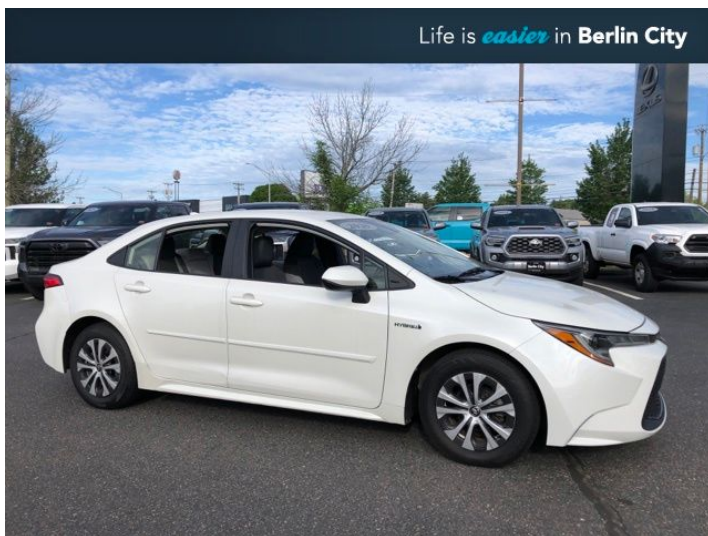

## 2020 TOYOTA COROLLA HYBRID LE

**\$12,599**

191 RIVERSIDE ST.  
PORTLAND ME, 04103

[Scan QR Code or Click Here](#)

**VIN: JTDEBRBE7LJ007099**

**STK#: TT202748A**

**EXTERIOR COLOR: BLIZZARD PEARL**

**DRIVETRAIN: FWD**

**TRIM: LE**

**CONDITION: USED**

**MPG HIGHWAY: 52**

**COLOR: BLIZZARD PEARL**

**MILEAGE: 152993**

**INTERIOR COLOR: LIGHT GRAY**

**TRANSMISSION: CVT**

**ENGINE: 1.8L I4 DOHC 16V**

**MPG CITY: 53**

**DESCRIPTION/OPTIONS:** CARFAX One-Owner. 1.8L I4 DOHC 16V CVT FWD Blizzard Pearl ONE OWNER, RECENT TRADE IN, BLUETOOTH, BACK UP CAMERA, 6 Speakers, Apple CarPlay, Body Protection Package, Body Side Molding (TMS), Door Sill Protectors, Heated door mirrors, Radio: Audio AM/FM, Rear Bumper Protector (TMS), Remote keyless entry, Wheels: 15" Alloy w/Cover. • At Berlin City Toyota of Portland you can buy with confidence knowing all of our certified vehicles undergo a rigorous reconditioning process and come with a 2 month/2,000 mile warranty. And if for any reason you are not fully satisfied with your purchase bring it back within 4 days or 200 miles, no questions asked. Want to save more time, we'll even deliver it to your doorstep within 24 hours. That's how we make car buying easy. Quoted price subject to change without notice to correct errors or omissions. All figures are estimates only and are not guaranteed as accurate. Dealer document processing charge of \$799 not included in quoted price. Sales tax or other taxes, tag, title, registration fees, and government fees is not included in quoted price. All vehicles subject to prior sale.