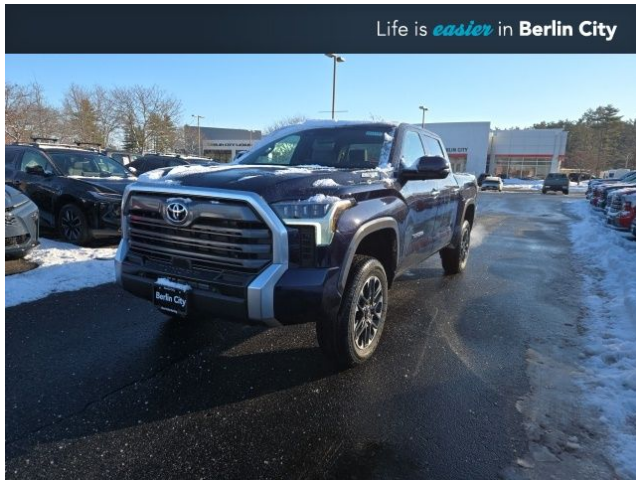

Call: (207) 616-6258

**2026 TOYOTA TUNDRA HYBRID LIMITED**

**\$64,238**

191 RIVERSIDE ST. PORTLAND  
ME,04103

[Scan QR Code or Click Here](#)

**VIN: 5TFJC5DB0TX131378**  
**STK#: TT202249**  
**EXTERIOR COLOR: 08X8**  
**DRIVETRAIN: 4WD**  
**TRIM: LIMITED**  
**CONDITION: NEW**  
**MPG HIGHWAY: 22**

**COLOR: 08X8**  
**MILEAGE: 7**

**TRANSMISSION: 10-SPEED AUTOMATIC**  
**ENGINE: 3.4L V6**  
**MPG CITY: 19**

**DESCRIPTION/OPTIONS:** 08x8 2026 Toyota Tundra Hybrid Limited 4WD 10-Speed Automatic 3.4L V6 Price includes: \$3000 - TMS Customer Cash . Exp. 05/01/2026