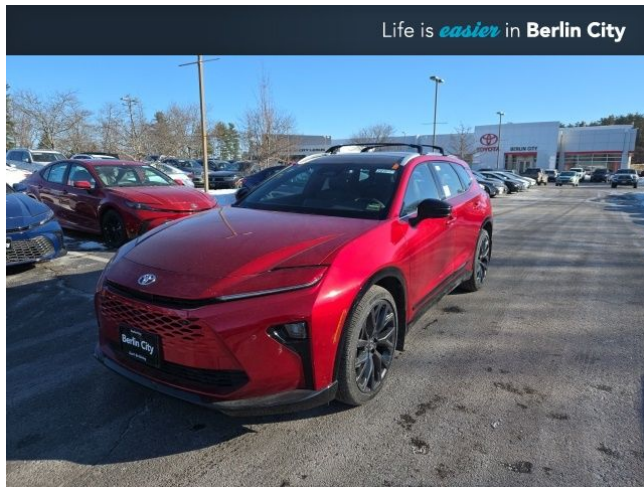

Call: (207) 616-6258

2025 TOYOTA CROWN SIGNIA LIMITED

\$49,356

191 RIVERSIDE ST. PORTLAND ME, 04103

[Scan QR Code or Click Here](#)

VIN: JTDCAAJ1S3031851
STK#: TT200187
EXTERIOR COLOR: 03U9
DRIVETRAIN: AWD
TRIM: LIMITED
CONDITION: NEW
MPG HIGHWAY: 37

COLOR: 03U9
MILEAGE: 8

TRANSMISSION: CONTINUOUSLY VARIABLE (ECVT)
ENGINE: 2.5L I4 PDI DOHC 16V LEV3-SULEV30
MPG CITY: 39

DESCRIPTION/OPTIONS: 03u9 2025 Toyota Crown Signia Limited AWD Continuously Variable (ECVT) 2.5L I4 PDI DOHC 16V LEV3-SULEV3039/37 City/Highway MPG