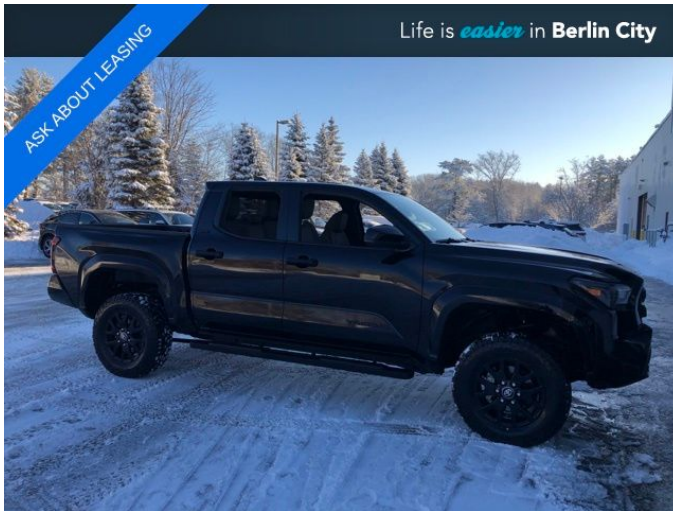

Call: (207) 616-6258

2025 TOYOTA TACOMA SR5

\$37,272

191 RIVERSIDE ST. PORTLAND ME,04103

[Scan QR Code or Click Here](#)

VIN: 3TMLB5JN2SM175557
STK#: TT201318A
EXTERIOR COLOR: BLACK
DRIVETRAIN: 4WD
TRIM: SR5
CONDITION: USED
MPG HIGHWAY: 24

COLOR: BLACK
MILEAGE: 25680
INTERIOR COLOR: BOULDER
TRANSMISSION: 8-SPEED AUTOMATIC
ENGINE: 2.4L 4-CYLINDER
MPG CITY: 19

DESCRIPTION/OPTIONS: CARFAX One-Owner. Clean CARFAX. 2.4L 4-Cylinder 8-Speed Automatic 4WD Black ONE OWNER, CLEAN CARFAX/NO ACCIDENTS REPORTED, RECENT TRADE IN, BLUETOOTH, BACK UP CAMERA, 4X4, Tacoma SR5 4WD, 4D Double Cab, 2.4L 4-Cylinder, 8-Speed Automatic, 4WD, Black, Boulder w/Fabric Seat Trim, 6 Speakers, All Weather Floor Liners (TMS), Apple CarPlay/Android Auto, Front fog lights, Heated door mirrors, Heated Front Seats, Radio: 8" Toyota Audio Multimedia, Remote keyless entry, Wheels: 17" Styled Alloy. • At Berlin City Toyota of Portland you can buy with confidence knowing all of our certified vehicles undergo a rigorous reconditioning process and come with a 2 month/2,000 mile warranty. And if for any reason you are not fully satisfied with your purchase bring it back within 4 days or 200 miles, no questions asked. Want to save more time, we'll even deliver it to your doorstep within 24 hours. That's how we make car buying easy. Quoted price subject to change without notice to correct errors or omissions. All figures are estimates only and are not guaranteed as accurate. Dealer document processing charge of \$799 not included in quoted price. Sales tax or other taxes, tag, title, registration fees, and government fees is not included in quoted price. All vehicles subject to prior sale.

Berlin City Toyota