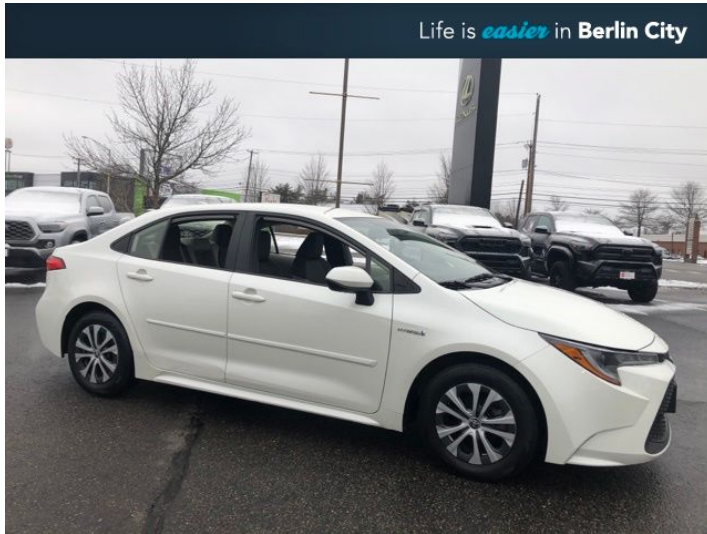

Call: (207) 616-6258

2020 TOYOTA COROLLA HYBRID LE

\$14,307

191 RIVERSIDE ST.
PORTLAND ME, 04103

[Scan QR Code or Click Here](#)

VIN: JTDEBRBE7LJ007099

STK#: TT202748A

EXTERIOR COLOR: BLIZZARD PEARL

DRIVETRAIN: FWD

TRIM: LE

CONDITION: USED

MPG HIGHWAY: 52

COLOR: BLIZZARD PEARL

MILEAGE: 152993

INTERIOR COLOR: LIGHT GRAY

TRANSMISSION: CVT

ENGINE: 1.8L I4 DOHC 16V

MPG CITY: 53

DESCRIPTION/OPTIONS: CARFAX One-Owner. 1.8L I4 DOHC 16V CVT FWD Blizzard Pearl ONE OWNER, RECENT TRADE IN, BLUETOOTH, BACK UP CAMERA, 6 Speakers, Apple CarPlay, Body Protection Package, Body Side Molding (TMS), Door Sill Protectors, Heated door mirrors, Radio: Audio AM/FM, Rear Bumper Protector (TMS), Remote keyless entry, Wheels: 15" Alloy w/Cover. • At Berlin City Toyota of Portland you can buy with confidence knowing all of our certified vehicles undergo a rigorous reconditioning process and come with a 2 month/2,000 mile warranty. And if for any reason you are not fully satisfied with your purchase bring it back within 4 days or 200 miles, no questions asked. Want to save more time, we'll even deliver it to your doorstep within 24 hours. That's how we make car buying easy. Quoted price subject to change without notice to correct errors or omissions. All figures are estimates only and are not guaranteed as accurate. Dealer document processing charge of \$799 not included in quoted price. Sales tax or other taxes, tag, title, registration fees, and government fees is not included in quoted price. All vehicles subject to prior sale.