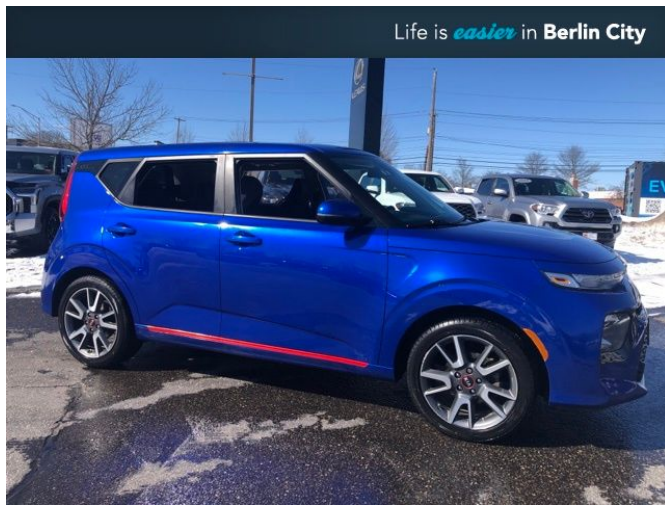

Call: (207) 616-6258

2020 KIA SOUL GT-LINE

\$11,051

191 RIVERSIDE ST. PORTLAND ME,04103

[Scan QR Code or Click Here](#)

VIN: KNDJ63AU2L7119427

STK#: TT202019A

EXTERIOR COLOR: NEPTUNE BLUE

DRIVETRAIN: FWD

TRIM: GT-LINE

CONDITION: USED

MPG HIGHWAY: 33

COLOR: NEPTUNE BLUE

MILEAGE: 109772

INTERIOR COLOR: BLACK

TRANSMISSION: CVT

ENGINE: 2.0L I4 MPI DOHC 16V LEV3-SULEV30 147HP

MPG CITY: 27

**DESCRIPTION/OPTIONS:** Clean CARFAX. 2.0L I4 MPI DOHC 16V LEV3-SULEV30 147hp CVT FWD Neptune Blue CLEAN CARFAX/NO ACCIDENTS REPORTED, RECENT TRADE IN, BLUETOOTH, BACK UP CAMERA, Soul GT-Line FWD, 4D Hatchback, 2.0L I4 MPI DOHC 16V LEV3-SULEV30 147hp, CVT, FWD, Neptune Blue, Black w/Tricot Premium Cloth Seat Trim, 6 Speakers, Apple CarPlay & Android Auto, Blind Spot Collision Warning (BCW), Front fog lights, GT 2.0L Power Sunroof Package, Lane Change Assist (LCA), Power Sunroof w/Sunshade, Push Button Start w/Smart Key, Radio: AM/FM/MP3 Audio System, Rear Cross-Traffic Collision-Avoidance Assist (RCCA), Remote keyless entry, Wheels: 18" x 7.5 Alloy, Wireless Charger. • At Berlin City Toyota of Portland you can buy with confidence knowing all of our certified vehicles undergo a rigorous reconditioning process and come with a 2 month/2,000 mile warranty. And if for any reason you are not fully satisfied with your purchase bring it back within 4 days or 200 miles, no questions asked. Want to save more time, we'll even deliver it to your doorstep within 24 hours. That's how we make car buying easy. Quoted price subject to change without notice to correct errors or omissions. All figures are estimates only and are not guaranteed as accurate. Dealer document processing charge of \$799 not included in quoted price. Sales tax or other taxes, tag, title, registration fees, and government fees is not included in quoted price. All vehicles subject to prior sale.

Berlin City Toyota