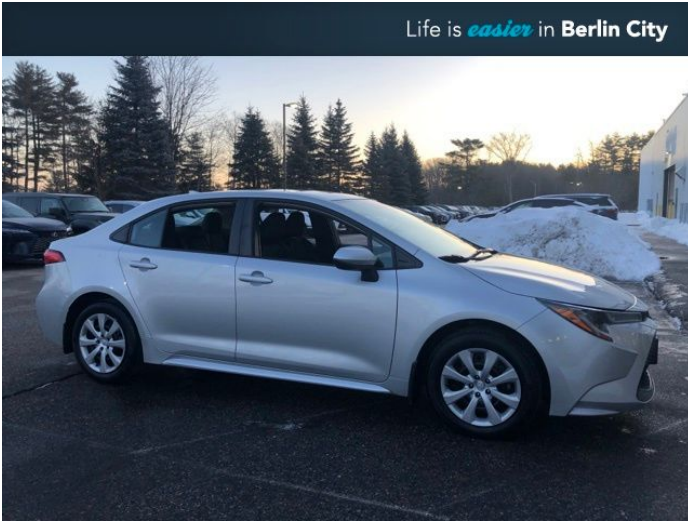

Call: (207) 616-6258

**2022 TOYOTA COROLLA LE**

**\$18,699**

191 RIVERSIDE ST.  
PORTLAND ME,04103

[Scan QR Code or Click Here](#)

**VIN: 5YFEPMAE0NP295827**

**STK#: TT202567A**

**EXTERIOR COLOR: CLASSIC SILVER METALLIC**

**DRIVETRAIN: FWD**

**TRIM: LE**

**CONDITION: USED**

**MPG HIGHWAY: 38**

**COLOR: CLASSIC SILVER METALLIC**

**MILEAGE: 65669**

**INTERIOR COLOR: BLACK**

**TRANSMISSION: CVT**

**ENGINE: 1.8L I4 DOHC 16V**

**MPG CITY: 30**

**DESCRIPTION/OPTIONS:** CARFAX One-Owner. 1.8L I4 DOHC 16V CVT FWD Classic Silver Metallic ONE OWNER, RECENT TRADE IN, BLUETOOTH, BACK UP CAMERA, Corolla LE FWD, 4D Sedan, 1.8L I4 DOHC 16V, CVT, FWD, Classic Silver Metallic, Black w/Premium Fabric Seat Trim, 6 Speakers, All-Weather Floor Liner Package (TMS), All-Weather Floor Liners, Apple CarPlay/Android Auto, Mudguards (TMS), Radio: Audio, Remote keyless entry, Wheels: 16" Wide Vent Steel. • At Berlin City Toyota of Portland you can buy with confidence knowing all of our certified vehicles undergo a rigorous reconditioning process and come with a 2 month/2,000 mile warranty. And if for any reason you are not fully satisfied with your purchase bring it back within 4 days or 200 miles, no questions asked. Want to save more time, we'll even deliver it to your doorstep within 24 hours. That's how we make car buying easy. Quoted price subject to change without notice to correct errors or omissions. All figures are estimates only and are not guaranteed as accurate. Dealer document processing charge of \$799 not included in quoted price. Sales tax or other taxes, tag, title, registration fees, and government fees is not included in quoted price. All vehicles subject to prior sale.