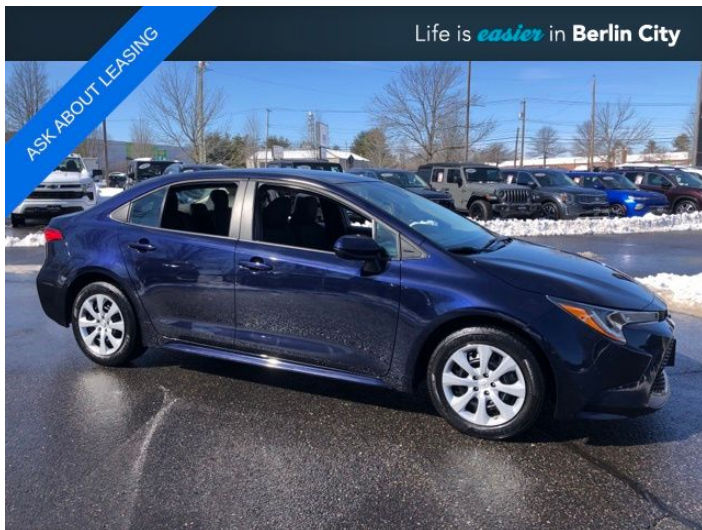

Call: (207) 616-6258

2022 TOYOTA COROLLA LE

\$19,490

191 RIVERSIDE ST.  
PORTLAND ME,04103

[Scan QR Code or Click Here](#)

VIN: 5YFEPMAE2NP314362

STK#: TT201314A

EXTERIOR COLOR: BLUEPRINT

DRIVETRAIN: FWD

TRIM: LE

CONDITION: USED

MPG HIGHWAY: 38

COLOR: BLUEPRINT

MILEAGE: 51320

INTERIOR COLOR: BLACK

TRANSMISSION: CVT

ENGINE: 1.8L I4 DOHC 16V

MPG CITY: 30

**DESCRIPTION/OPTIONS:** CARFAX One-Owner. Clean CARFAX. 1.8L I4 DOHC 16V CVT FWD Blueprint ONE OWNER, CLEAN CARFAX/NO ACCIDENTS REPORTED, RECENT TRADE IN, BLUETOOTH, BACK UP CAMERA, Corolla LE FWD, 4D Sedan, 1.8L I4 DOHC 16V, CVT, FWD, Blueprint, Black w/Premium Fabric Seat Trim, 6 Speakers, Apple CarPlay/Android Auto, Radio: Audio, Remote keyless entry, Wheels: 16" Wide Vent Steel. • At Berlin City Toyota of Portland you can buy with confidence knowing all of our certified vehicles undergo a rigorous reconditioning process and come with a 2 month/2,000 mile warranty. And if for any reason you are not fully satisfied with your purchase bring it back within 4 days or 200 miles, no questions asked. Want to save more time, we'll even deliver it to your doorstep within 24 hours. That's how we make car buying easy. Quoted price subject to change without notice to correct errors or omissions. All figures are estimates only and are not guaranteed as accurate. Dealer document processing charge of \$799 not included in quoted price. Sales tax or other taxes, tag, title, registration fees, and government fees is not included in quoted price. All vehicles subject to prior sale.