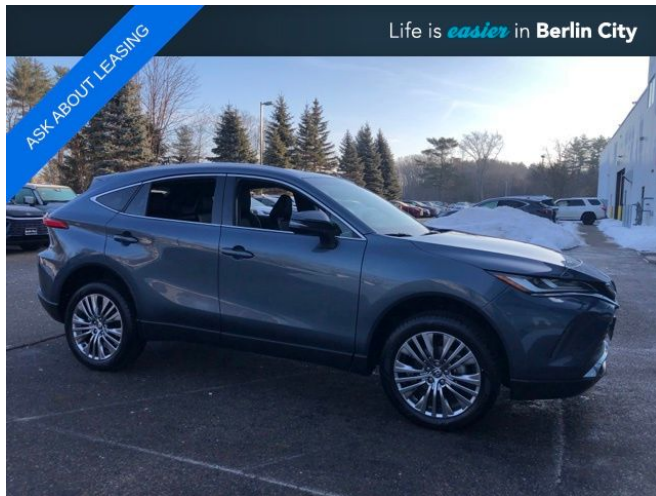

Call: (207) 616-6258

2024 TOYOTA VENZA XLE

\$34,451

191 RIVERSIDE ST. PORTLAND ME,04103

[Scan QR Code or Click Here](#)

VIN: JTEAAAAH2RJ167748

STK#: TT202244A

EXTERIOR COLOR: COASTAL GRAY METALLIC

DRIVETRAIN: AWD

TRIM: XLE

CONDITION: USED

MPG HIGHWAY: 37

COLOR: COASTAL GRAY METALLIC

MILEAGE: 30287

INTERIOR COLOR: BLACK

TRANSMISSION: CONTINUOUSLY VARIABLE (ECVT)

ENGINE: 2.5L 4-CYLINDER DOHC 16V

MPG CITY: 40

**DESCRIPTION/OPTIONS:** CARFAX One-Owner. Clean CARFAX. 2.5L 4-Cylinder DOHC 16V Continuously Variable (ECVT) AWD Coastal Gray Metallic ONE OWNER, CLEAN CARFAX/NO ACCIDENTS REPORTED, RECENT TRADE IN, BLUETOOTH, BACK UP CAMERA, ALL WHEEL DRIVE, THIS VEHICLE IS ELIGIBLE FOR LEASING, Venza XLE AWD, 4D Sport Utility, 2.5L 4-Cylinder DOHC 16V, Continuously Variable (ECVT), AWD, Coastal Gray Metallic, Black w/SofTex Seat Trim, All Weather Floor & Cargo Liner (TMS), Apple CarPlay/Android Auto, Door Edge Guards (TMS), Heated front seats, Power Liftgate, Radio: Audio Multimedia System w/JBL, Radio: Premium Audio, Remote keyless entry, Wheels: 7 x 19" Alloy. • At Berlin City Toyota of Portland you can buy with confidence knowing all of our certified vehicles undergo a rigorous reconditioning process and come with a 2 month/2,000 mile warranty. And if for any reason you are not fully satisfied with your purchase bring it back within 4 days or 200 miles, no questions asked. Want to save more time, we'll even deliver it to your doorstep within 24 hours. That's how we make car buying easy. Quoted price subject to change without notice to correct errors or omissions. All figures are estimates only and are not guaranteed as accurate. Dealer document processing charge of \$799 not included in quoted price. Sales tax or other taxes, tag, title, registration fees, and government fees is not included in quoted price. All vehicles subject to prior sale.